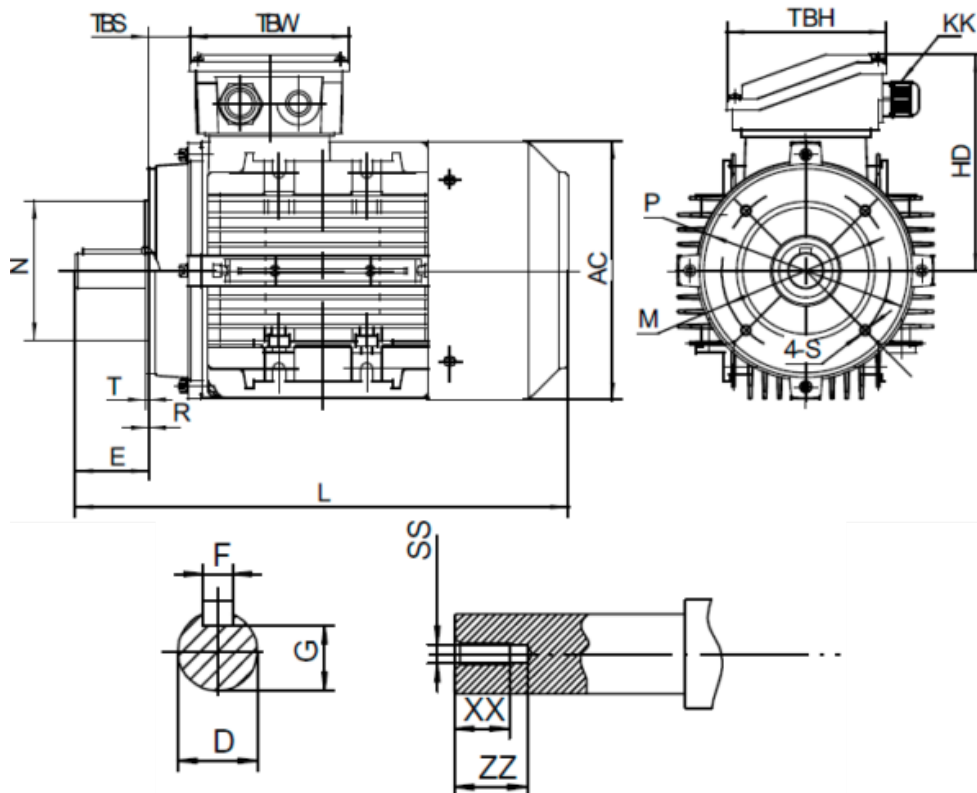

# Data Sheet

Article number: 25160001241540

Description: Kleedrive T2A 631-4 0.12kw 1400 rpm UL/CSA  
3x230/400V 50HZ IP55 B14 PTO

## Measures

AA = 124	L = 215	TBH = 98
AC = Ø122	M = Ø75	TBS = 10
AD = 170	N = Ø60	TBW = 98
D = Ø11	P = Ø90	XX = 10
E = 23	R = 0	ZZ = 14
F = 4	S = M5	
G = 8.5	SS = M4	
HD = 107	T = 2.5	